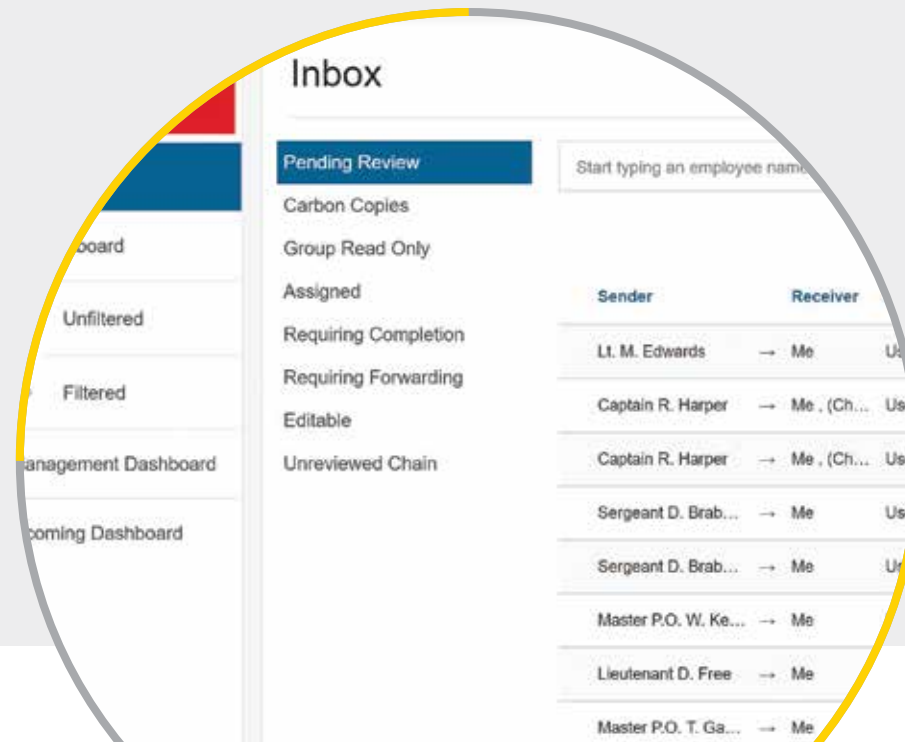

frontline support

- » Designed to simplify and assist—not to further complicate
- » Early intervention and supervisory support
- » Identify out of standard indicators