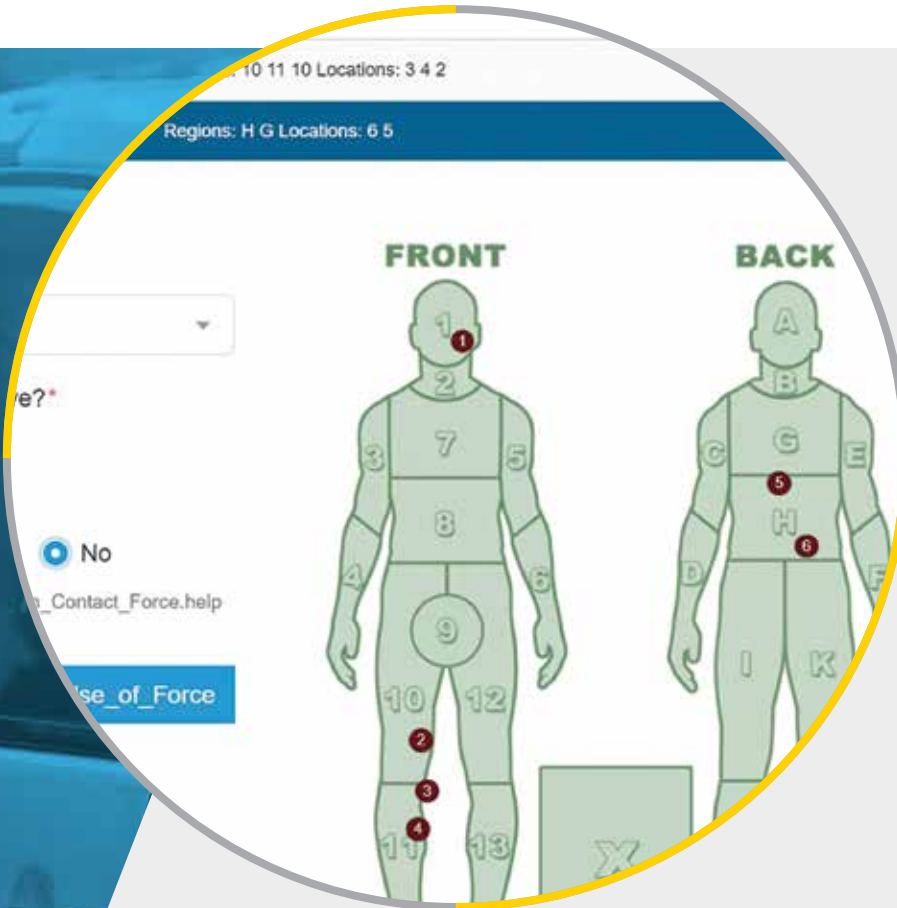

Las Vegas Metro Police – BlueTeam has been in extensive use at Las Vegas Metro Police since 2006. BlueTeam has also played a key role in supporting their use-of-force Collaborative Reform Model in cooperation with the US DOJ.