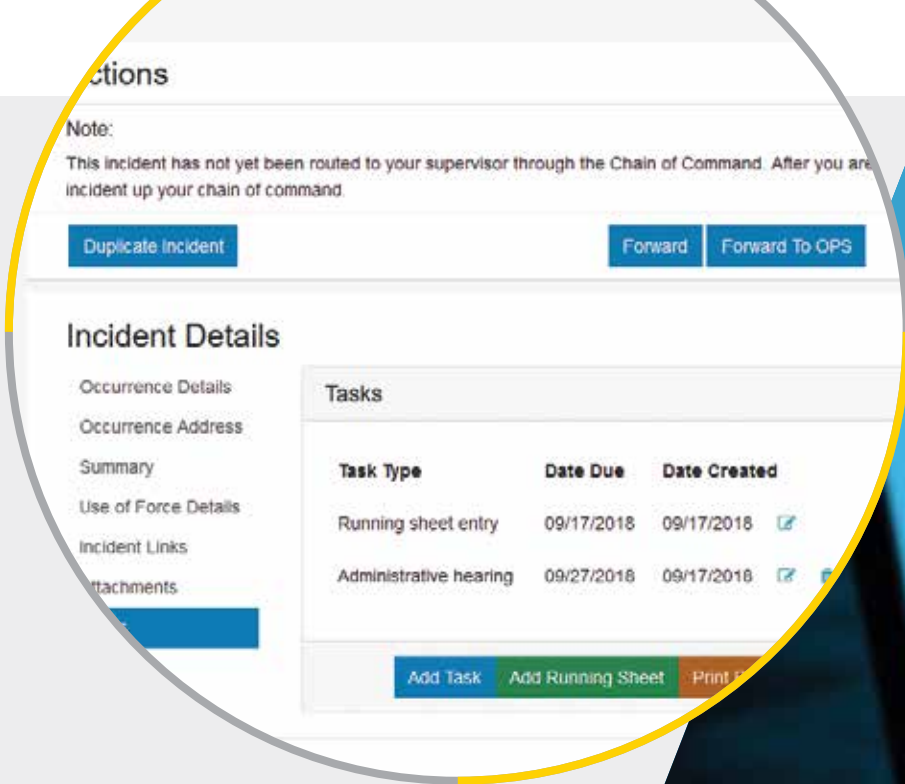

go paperless

- » Document uses-of-force, pursuits, firearm discharges, complaints, and more
- » A simple, intuitive, step-by-step interface minimizes training
- » Incidents are routed through the chain-of command with review and approval at each step
- » Supports the handling of less serious complaints by the frontline